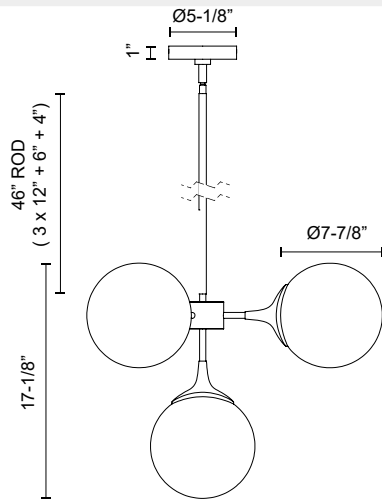

alora mood

P. 1.855.855.8926

CANADA: 19054 28TH Avenue Surrey - BC V3Z 6M3

USA: 3035 E. Lone Mountain Rd - Las Vegas, NV, 89081

NOUVEAU CH505426

FIXTURE DIMENSIONS	D26" x H17-1/8"
LAMP TYPE	E26
MAX WATTAGE	40W
BULB QTY	4
BULBS INCLUDED	No
VOLTAGE	120V
GLASS DETAILS	Opal Glass
MATERIAL	Glass; Steel;
ROD LENGTH	46" Max (3x12" + 1x6" + 1x4")
DIAMETER OF ROD	1/2"
WIRE LENGTH	60"
MINIMUM HANG HEIGHT	24"
SLOPED CEILING ADAPTABLE	Yes, Up to 45 Degrees
LOCATION	Dry
CANOPY DIMENSIONS	D5-1/8" x H1"
BRAND	Alora Mood

[D - Diameter, L - Length, W - Width, H - Height, E - Extension]

AVAILABLE FINISHES:

CH505426AGOP

Aged Gold/Opal
Matte Glass

CH505426MBOP

Matte Black/Opal
Matte Glass

*For complete warranty terms, please visit: www.aloralighting.com/warranty